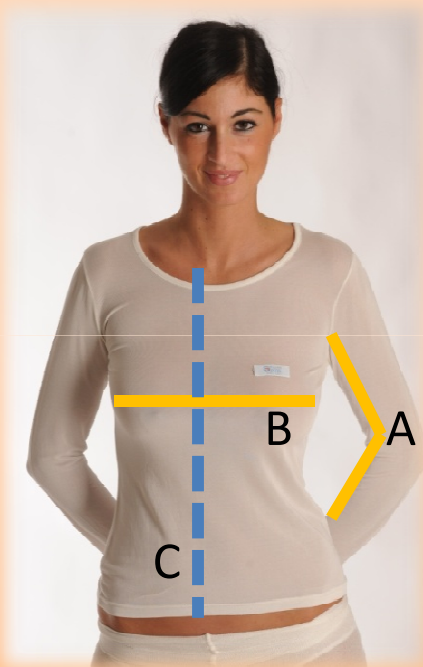

Ladies Tops and Bottom's size guide

Click "Back" button to return to Shopping Cart

LADIES' LONG PANTS			
SIZE	(E) INSIDE LEG LENGTH (cm)	(D) 1/2 WAIST BREADTH (cm)	(F) 1/2 PELVIS BREADTH (cm)
Small	71	33	44.5
Medium	73	35	47
Large	75	37	49.5
Xlarge	77	39	52
XXLarge	77	41	54.5

These are approximate measurements of the actual garments. Please compare with the measurements of some of your other underclothing if you are unsure of size. Some stretch is built in to all sizes.

LADIES' SHIRT AND T-SHIRT			
SIZE	(A) SLEEVE LENGTH (cm)	(B) 1/2 CHEST BREADTH (cm)	(C) MIDDLE BACK LENGTH (cm)
	SHIRT (ROUND NECK)	SHIRT AND T-SHIRT (ROUND NECK)	SHIRT AND T-SHIRT (V-NECK)
Small	60.3	41.5	59
Medium	62	43.5	61
Large	63.7	45.5	63
Xlarge	65.4	47.5	65
XXLarge	67.1	49.5	67